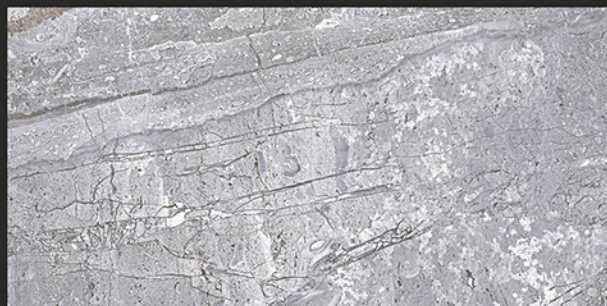

Zero
Maintenance

Easy to
Clean

DESIGN SHOWN -
CREMA MARFIL

Glossy
COLLECTION

600x1200mm
GLAZED VITRIFIED TILES

DAHINO AZUL

RANDOM FACES - 3

Low Water
Absorption