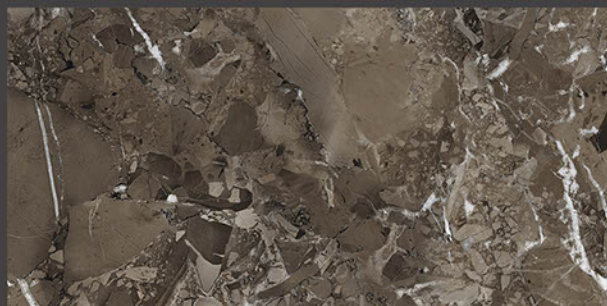

Chemical
Resistant

Stain
Resistance

Zero
Maintenance

Easy to
Clean

DESIGN SHOWN -
EARTH OLIVE & MARFIL

Glossy
COLLECTION

600x1200mm
GLAZED VITRIFIED TILES

EARTH OLIVE