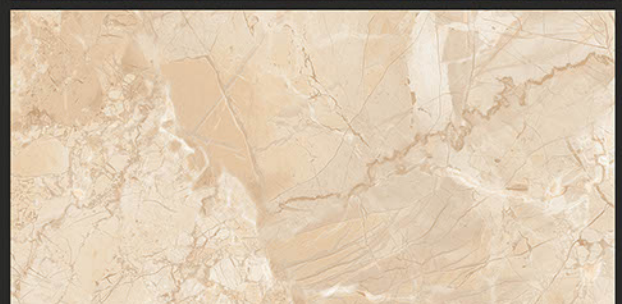

Easy to
Clean

DESIGN SHOWN -
EMOTION BIANCO

Glossy
COLLECTION

600x1200mm
GLAZED VITRIFIED TILES

EMOTION CREMA

RANDOM FACES - 4

Low Water
Absorption

Frost
Resistant