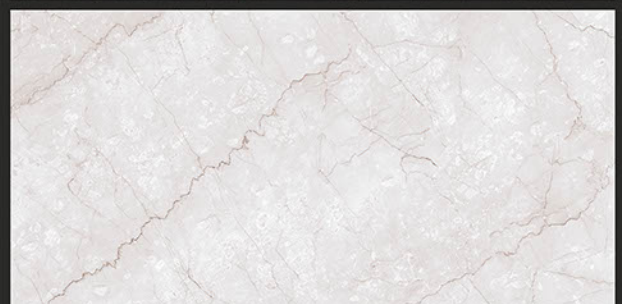

Glossy
COLLECTION

600x1200mm
GLAZED VITRIFIED TILES

BOTTOCHINO CLASSIC GRIS

RANDOM FACES - 3

Low Water
Absorption

Frost
Resistant

Chemical
Resistant

Stain
Resistance

Zero
Maintenance

Easy to
Clean