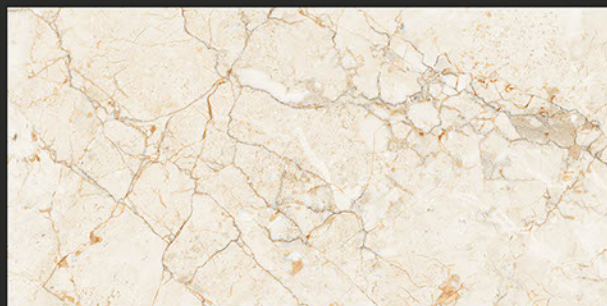

Glossy
COLLECTION

600x1200mm
GLAZED VITRIFIED TILES

BRECCIA CREMA

RANDOM FACES - 4

Low Water
Absorption

Frost
Resistant

Chemical
Resistant

Stain
Resistance

Zero
Maintenance

Easy to
Clean