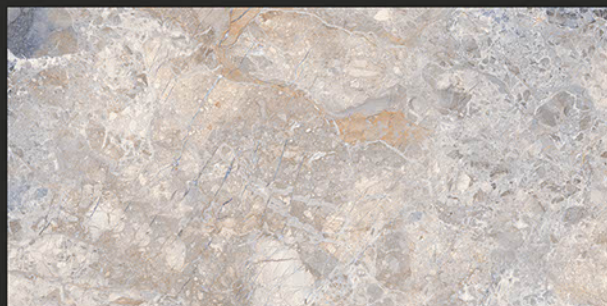

Glossy
COLLECTION

600x1200mm
GLAZED VITRIFIED TILES

BRECCIA DELIGHT

RANDOM FACES - 4

Low Water
Absorption

Frost
Resistant

Chemical
Resistant

Stain
Resistance

Zero
Maintenance

Easy to
Clean