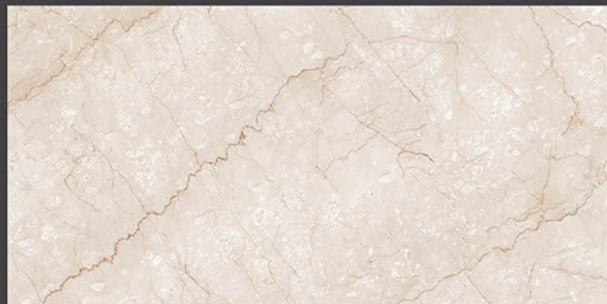

Stain
Resistance

Zero
Maintenance

Easy to
Clean

Glossy
COLLECTION

600x1200mm
GLAZED VITRIFIED TILES

BOTTOCHINO CLASSIC BEIGE

RANDOM FACES - 3

Low Water
Absorption