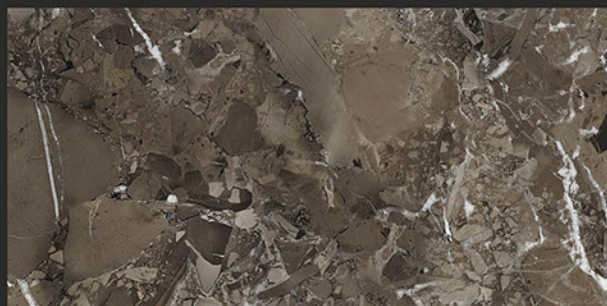

Chemical
Resistant

Stain
Resistance

Zero
Maintenance

Easy to
Clean

DESIGN SHOWN -
EARTH OLIVE & MARFIL

Glossy
COLLECTION

600x1200mm
GLAZED VITRIFIED TILES

EARTH OLIVE