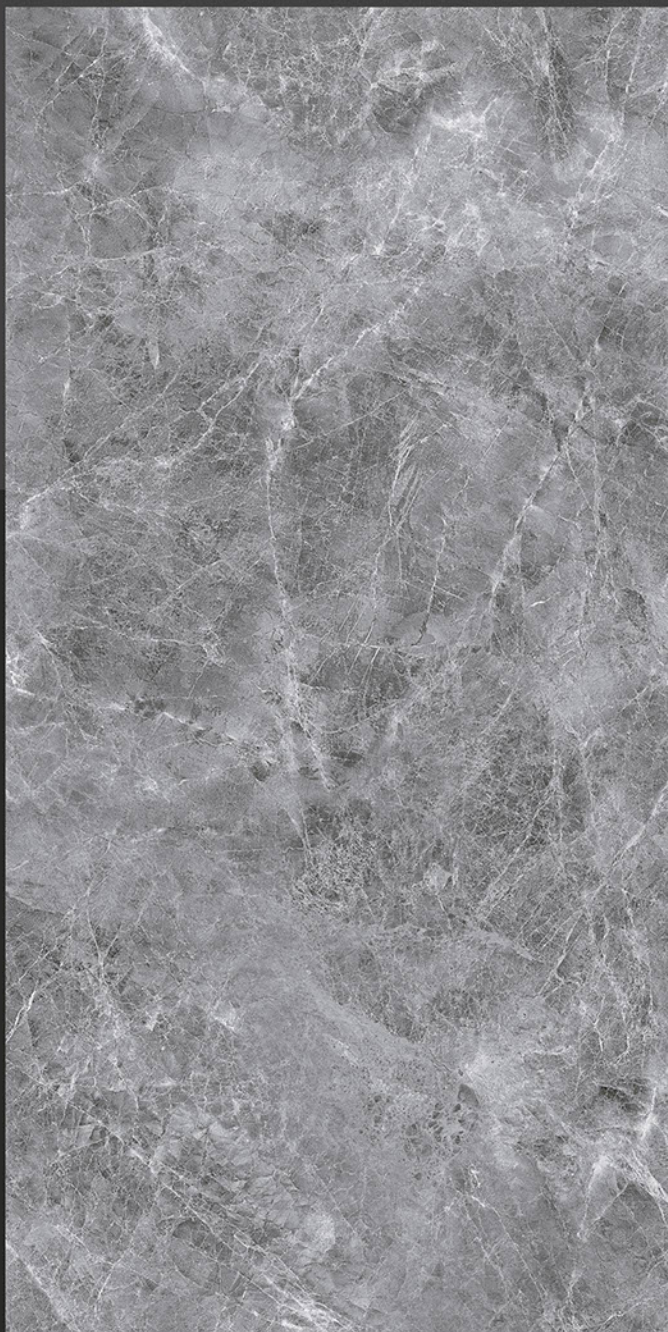

Glossy
COLLECTION

600x1200mm
GLAZED VITRIFIED TILES

ATERRA GREY

RANDOM FACES -4

Low Water
Absorption

Frost
Resistant

Chemical
Resistant

Stain
Resistance

Zero
Maintenance

Easy to
Clean