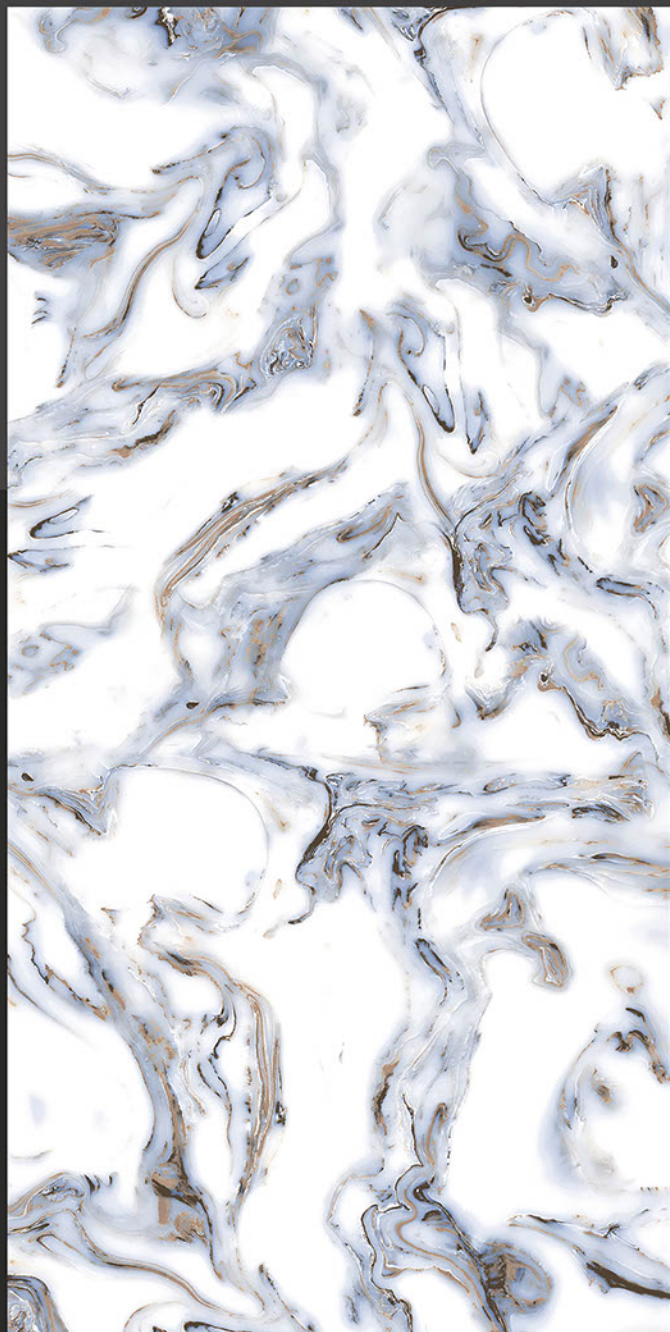

BURBERRY BLUE

RANDOM FACES - 3

Low Water
Absorption

Frost
Resistant

Chemical
Resistant

Stain
Resistance

Zero
Maintenance

Easy to
Clean