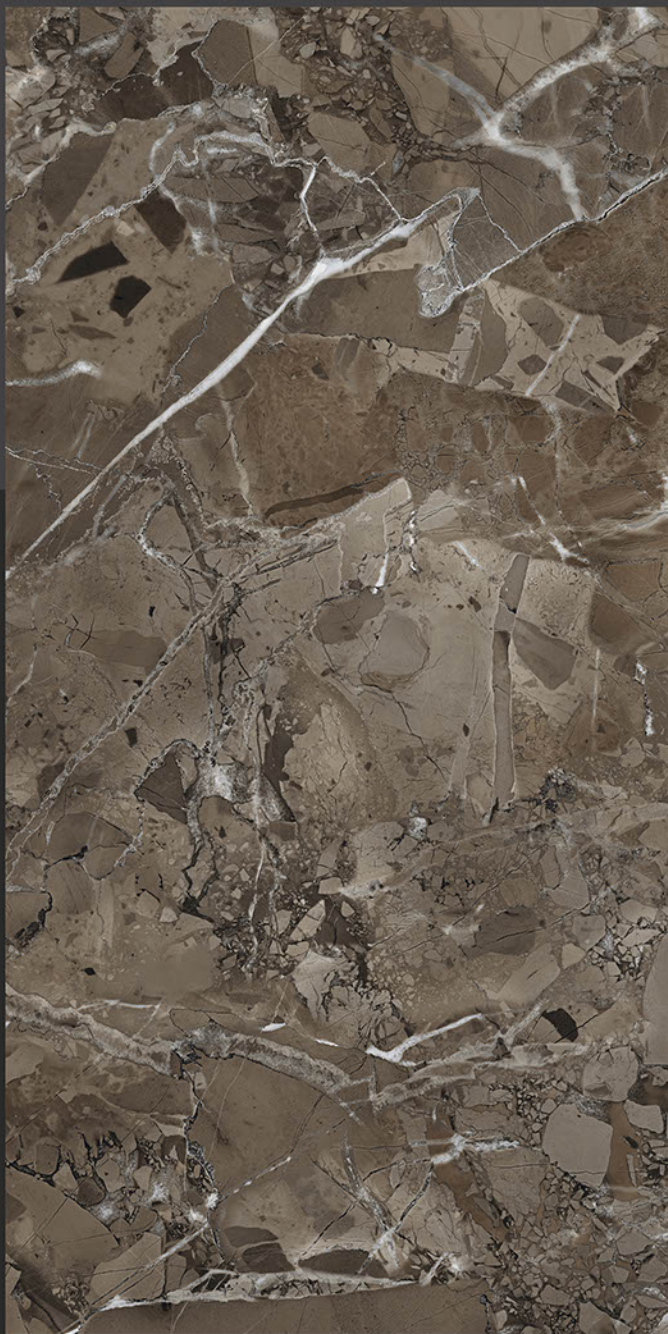

Chemical
Resistant

Stain
Resistance

Zero
Maintenance

Easy to
Clean

DESIGN SHOWN -
EARTH OLIVE & MARFIL

Glossy
COLLECTION

600x1200mm
GLAZED VITRIFIED TILES

EARTH OLIVE