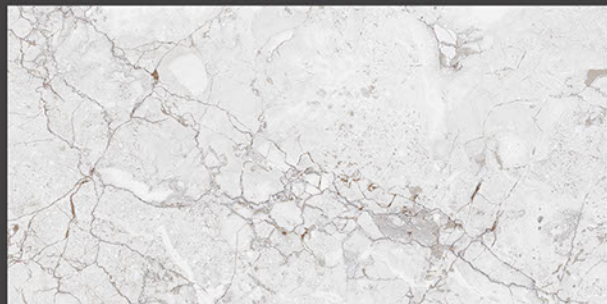

Zero
Maintenance

Easy to
Clean

DESIGN SHOWN -
BRECCIA AURORA

Glossy
COLLECTION

600x1200mm
GLAZED VITRIFIED TILES

BRECCIA GRIS

RANDOM FACES - 4

Low Water
Absorption