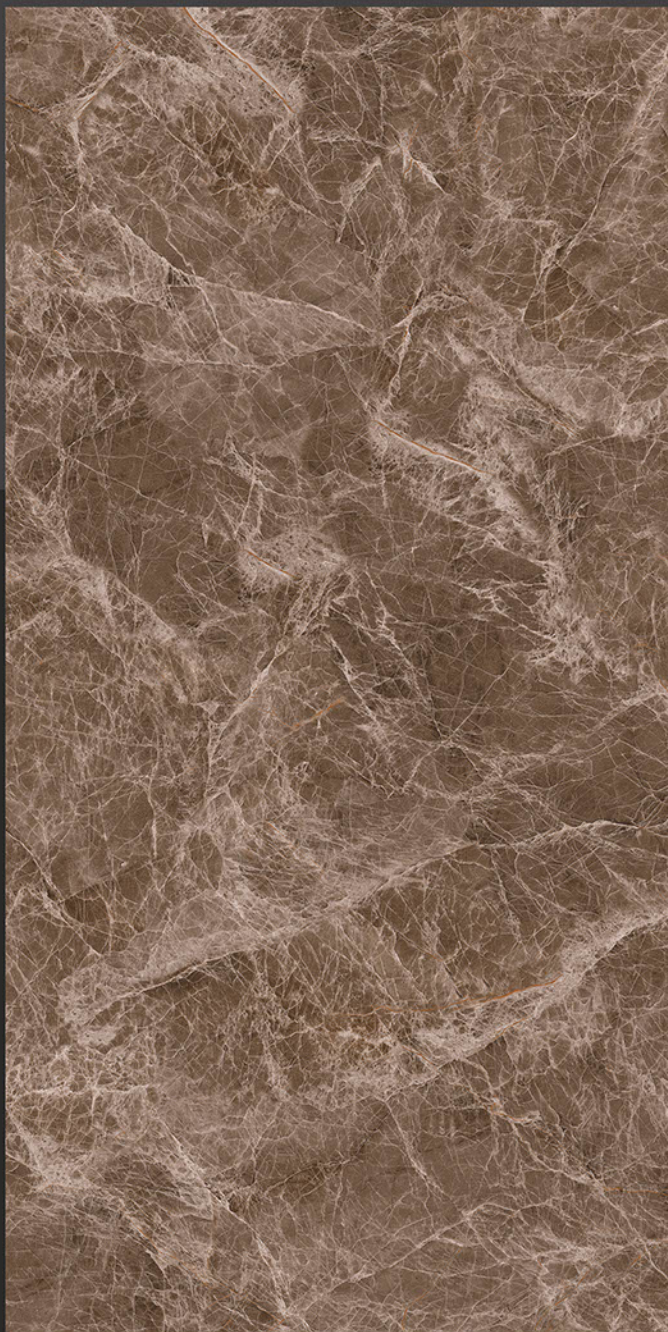

Glossy
COLLECTION

600x1200mm
GLAZED VITRIFIED TILES

EMPREDOR BROWN

RANDOM FACES - 4

Low Water
Absorption

Frost
Resistant

Chemical
Resistant

Stain
Resistance

Zero
Maintenance

Easy to
Clean