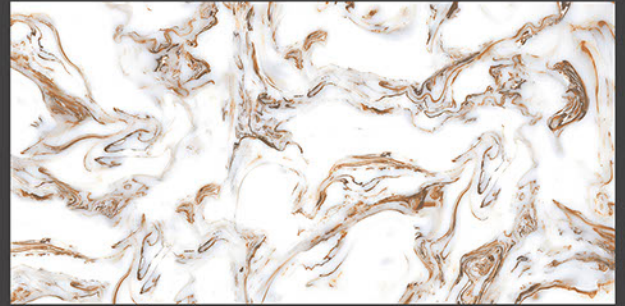

Glossy
COLLECTION

600x1200mm
GLAZED VITRIFIED TILES

BURBERRY BROWN

RANDOM FACES - 3

Low Water
Absorption

Frost
Resistant

Chemical
Resistant

Stain
Resistance

Zero
Maintenance

Easy to
Clean