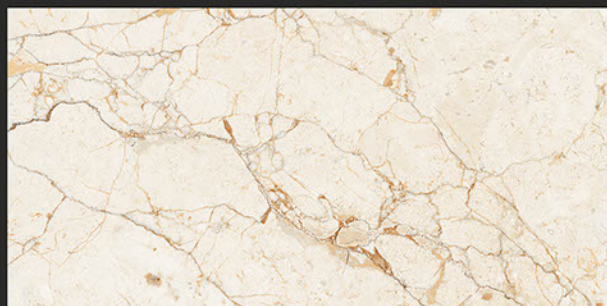

Glossy
COLLECTION

600x1200mm
GLAZED VITRIFIED TILES

BRECCIA CREMA

RANDOM FACES - 4

Low Water
Absorption

Frost
Resistant

Chemical
Resistant

Stain
Resistance

Zero
Maintenance

Easy to
Clean