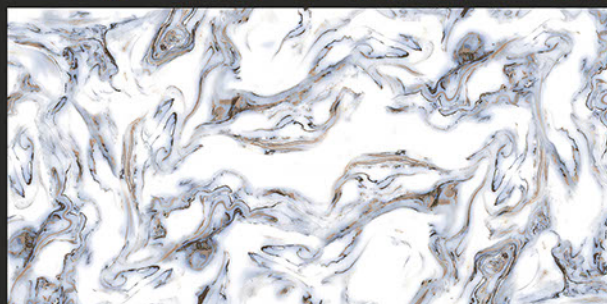

Glossy
COLLECTION

600x1200mm
GLAZED VITRIFIED TILES

BURBERRY BLUE

RANDOM FACES - 3

Low Water
Absorption

Frost
Resistant

Chemical
Resistant

Stain
Resistance

Zero
Maintenance

Easy to
Clean