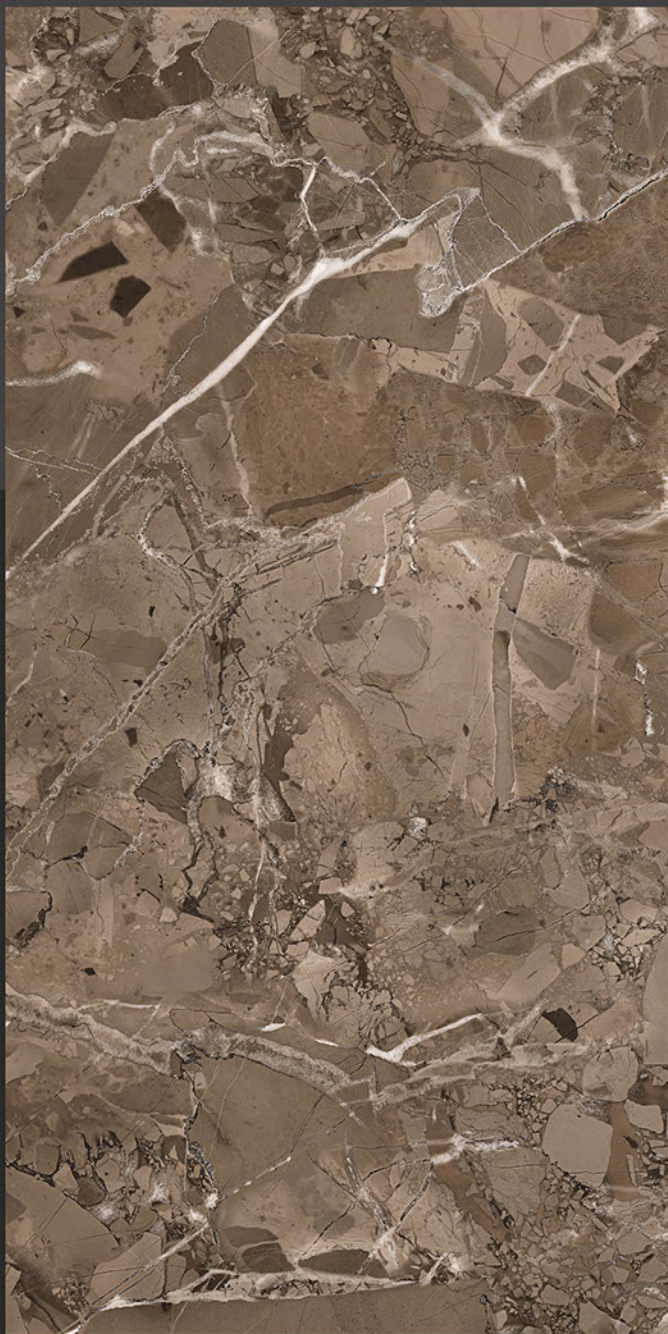

Frost
Resistant

Chemical
Resistant

Stain
Resistance

Zero
Maintenance

Easy to
Clean

Glossy
COLLECTION

600x1200mm
GLAZED VITRIFIED TILES

EARTH BROWN