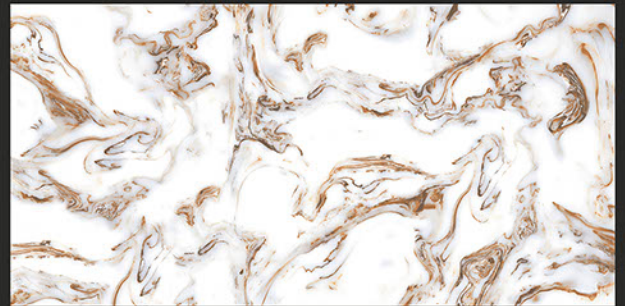

Glossy
COLLECTION

600x1200mm
GLAZED VITRIFIED TILES

BURBERRY BROWN

RANDOM FACES - 3

Low Water
Absorption

Frost
Resistant

Chemical
Resistant

Stain
Resistance

Zero
Maintenance

Easy to
Clean