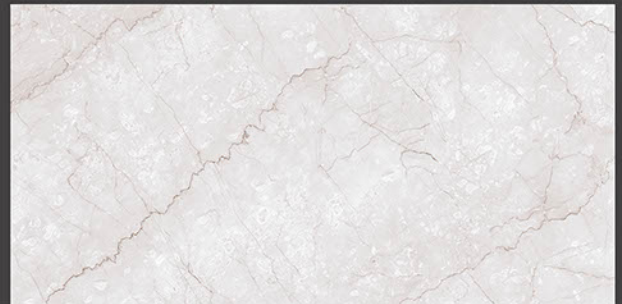

Glossy
COLLECTION

600x1200mm
GLAZED VITRIFIED TILES

BOTTOCHINO CLASSIC GRIS

RANDOM FACES - 3

Low Water
Absorption

Frost
Resistant

Chemical
Resistant

Stain
Resistance

Zero
Maintenance

Easy to
Clean