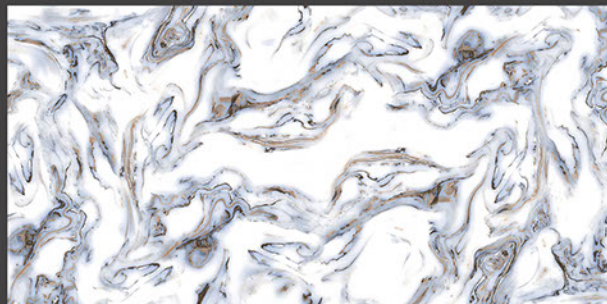

Glossy
COLLECTION

600x1200mm
GLAZED VITRIFIED TILES

BURBERRY BLUE

RANDOM FACES - 3

Low Water
Absorption

Frost
Resistant

Chemical
Resistant

Stain
Resistance

Zero
Maintenance

Easy to
Clean