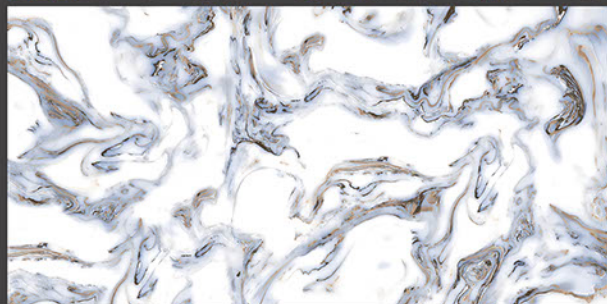

Glossy
COLLECTION

600x1200mm
GLAZED VITRIFIED TILES

BURBERRY BLUE

RANDOM FACES - 3

Low Water
Absorption

Frost
Resistant

Chemical
Resistant

Stain
Resistance

Zero
Maintenance

Easy to
Clean