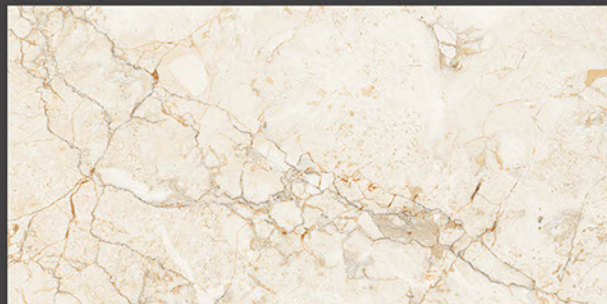

Glossy
COLLECTION

600x1200mm
GLAZED VITRIFIED TILES

BRECCIA CREMA

RANDOM FACES - 4

Low Water
Absorption

Frost
Resistant

Chemical
Resistant

Stain
Resistance

Zero
Maintenance

Easy to
Clean