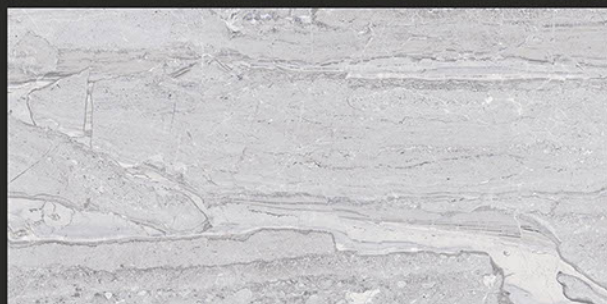

Glossy
COLLECTION

600x1200mm
GLAZED VITRIFIED TILES

DYNA GRIS

RANDOM FACES - 3

Low Water
Absorption

Frost
Resistant

Chemical
Resistant

Stain
Resistance

Zero
Maintenance

Easy to
Clean