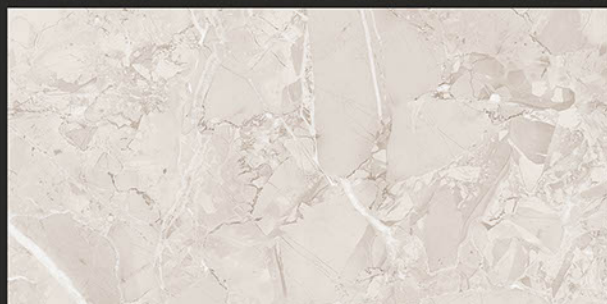

Easy to
Clean

DESIGN SHOWN -
EARTH CREMA

Glossy
COLLECTION

600x1200mm
GLAZED VITRIFIED TILES

EARTH MARFIL

RANDOM FACES - 3

Low Water
Absorption

Frost
Resistant