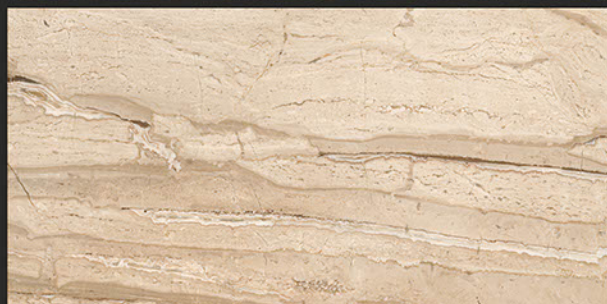

Zero
Maintenance

Easy to
Clean

DESIGN SHOWN -
DYNA GRIS

Glossy
COLLECTION

600x1200mm
GLAZED VITRIFIED TILES

DYNA NATURAL BEIGE

RANDOM FACES - 4

Low Water
Absorption