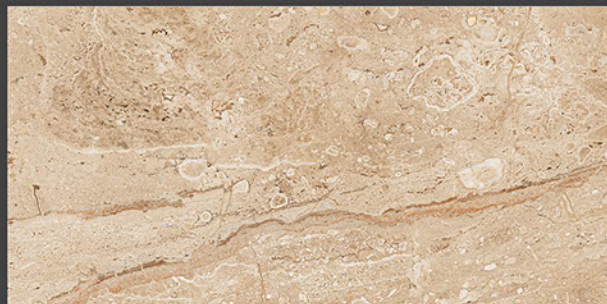

Frost
Resistant

Chemical
Resistant

Stain
Resistance

Zero
Maintenance

Easy to
Clean

Glossy
COLLECTION

600x1200mm
GLAZED VITRIFIED TILES

DAHINO BEIGE