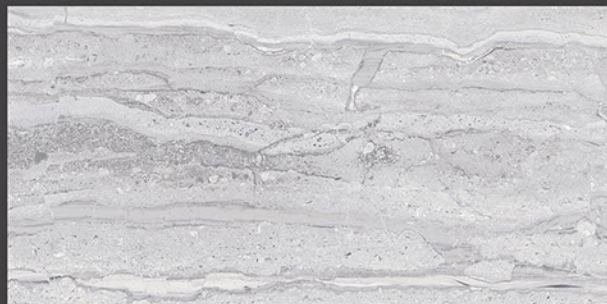

Glossy
COLLECTION

600x1200mm
GLAZED VITRIFIED TILES

DYNA GRIS

RANDOM FACES - 3

Low Water
Absorption

Frost
Resistant

Chemical
Resistant

Stain
Resistance

Zero
Maintenance

Easy to
Clean