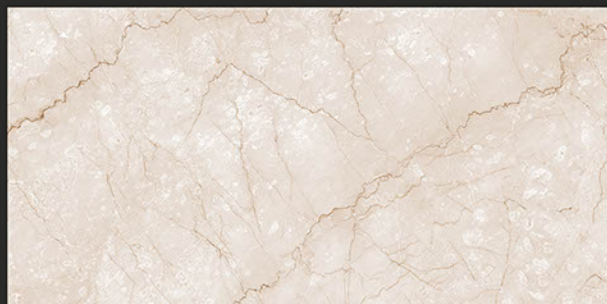

Stain
Resistance

Zero
Maintenance

Easy to
Clean

Glossy
COLLECTION

600x1200mm
GLAZED VITRIFIED TILES

BOTTOCHINO CLASSIC BEIGE

RANDOM FACES - 3

Low Water
Absorption